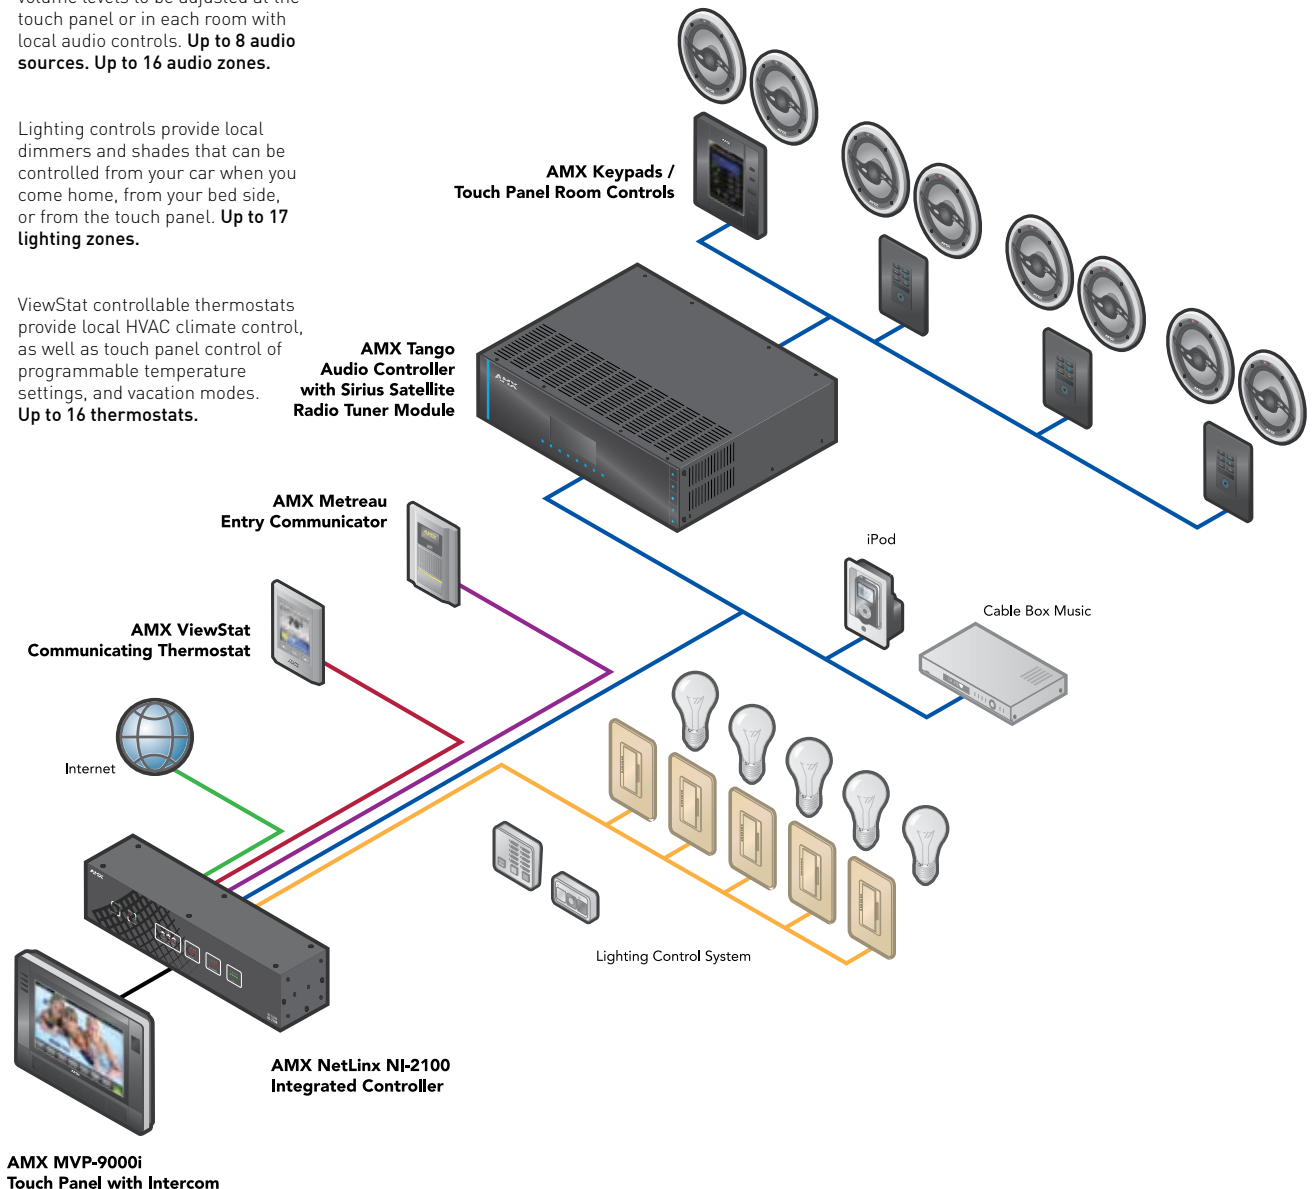

Adjust your temperature, or set a time program for temperature settings to automatically change throughout the day, or set vacation temperature levels.

MVP-9000i

essential home control

Essential Home Control simplifies life around you giving you more time to relax and enjoy it. The most used, most accessed, most enjoyed systems in your home are always at your beck and call: fully programmable climate control, lighting and window shade control, and up to 16 zones of distributed audio from your choice of up to eight audio

sources. And to make sure control is never out of reach – all of it is accessible from just about anywhere in your home using your 9" Modero Wireless Touch Panel. Welcome to the luxury, convenience and simplicity you've only dreamed about. Welcome to AMXhome.

AMX Distributed Audio System allows music sources to be selected and controlled and volume levels to be adjusted at the touch panel or in each room with local audio controls. **Up to 8 audio sources. Up to 16 audio zones.**

Lighting controls provide local dimmers and shades that can be controlled from your car when you come home, from your bed side, or from the touch panel. **Up to 17 lighting zones.**

ViewStat controllable thermostats provide local HVAC climate control, as well as touch panel control of programmable temperature settings, and vacation modes. **Up to 16 thermostats.**