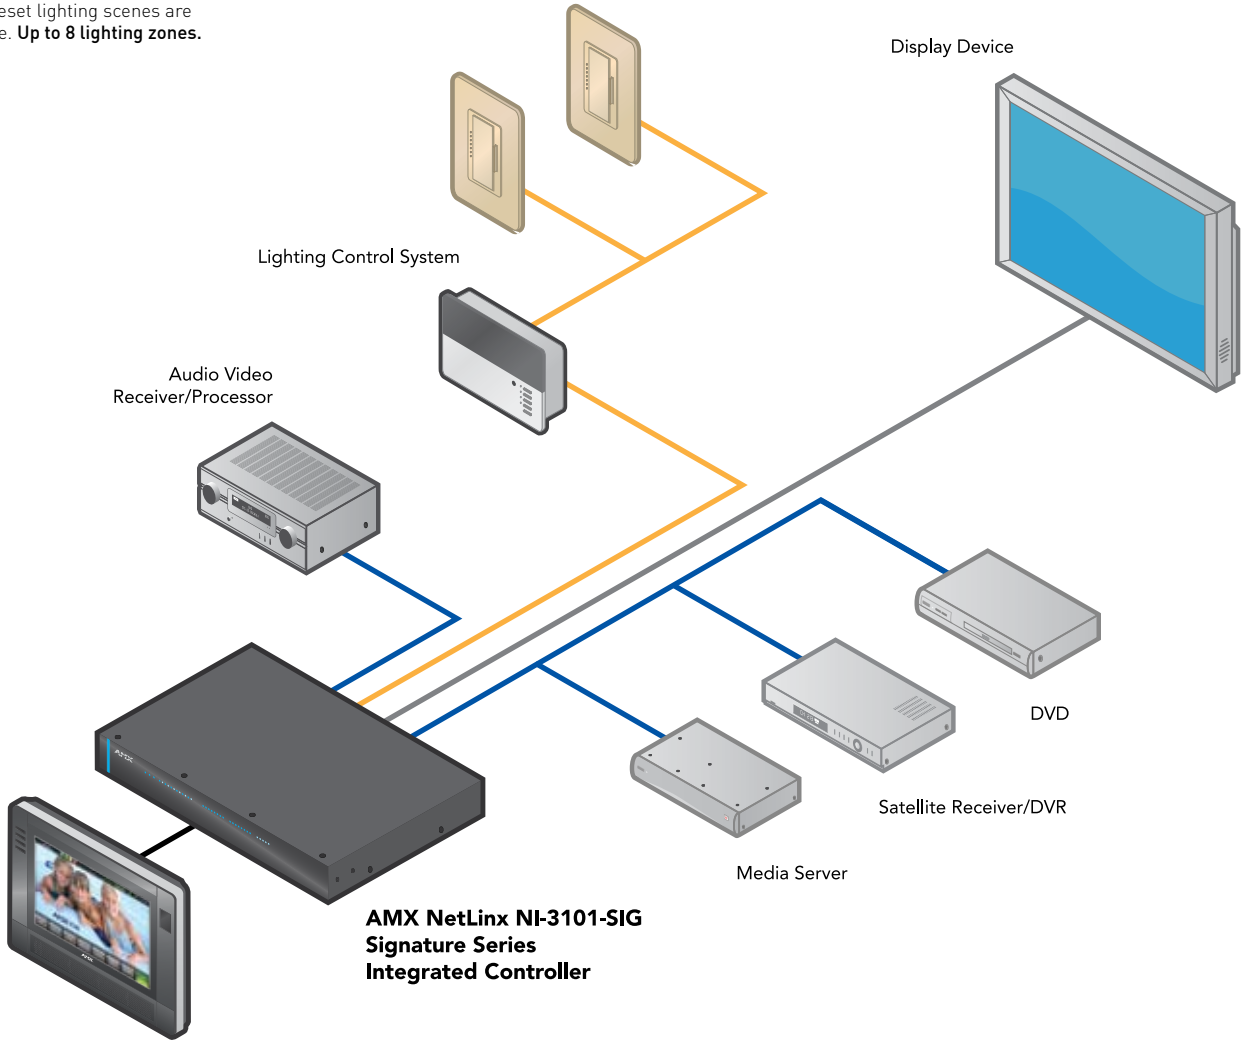

Select the program material to be viewed in the media room from cable, satellite, media server, DVD, or other sources including security cameras.

Set the scene in the room at the touch of a button. Eight (expandable) preset lighting scenes are available.

# media room

The heart of your Home Theater is our elegant, yet sophisticated 5.2" Modero Wireless Touch Panel. Resting comfortably in the palm of your hand, you can watch a show, listen to music or dim the lights and whatever you want to happen, happens at the touch of a button. You have complete control over every aspect of your home theater – TV, DVD/CD player, Media

Server, Cable, or Satellite TV. You name it – we can control it. And no home theater is complete without the ability to adjust lighting. Up to eight lighting zones offer you complete control for your home theater. Welcome to the luxury, convenience and simplicity you've only dreamed about. Welcome to AMXhome.

Select the program material to be viewed in the media room from cable, satellite, media server or DVD. **Up to 2 Cable/Satellite Receivers.**

Set the scene in the room at the touch of a button. Eight (expandable) preset lighting scenes are available. **Up to 8 lighting zones.**